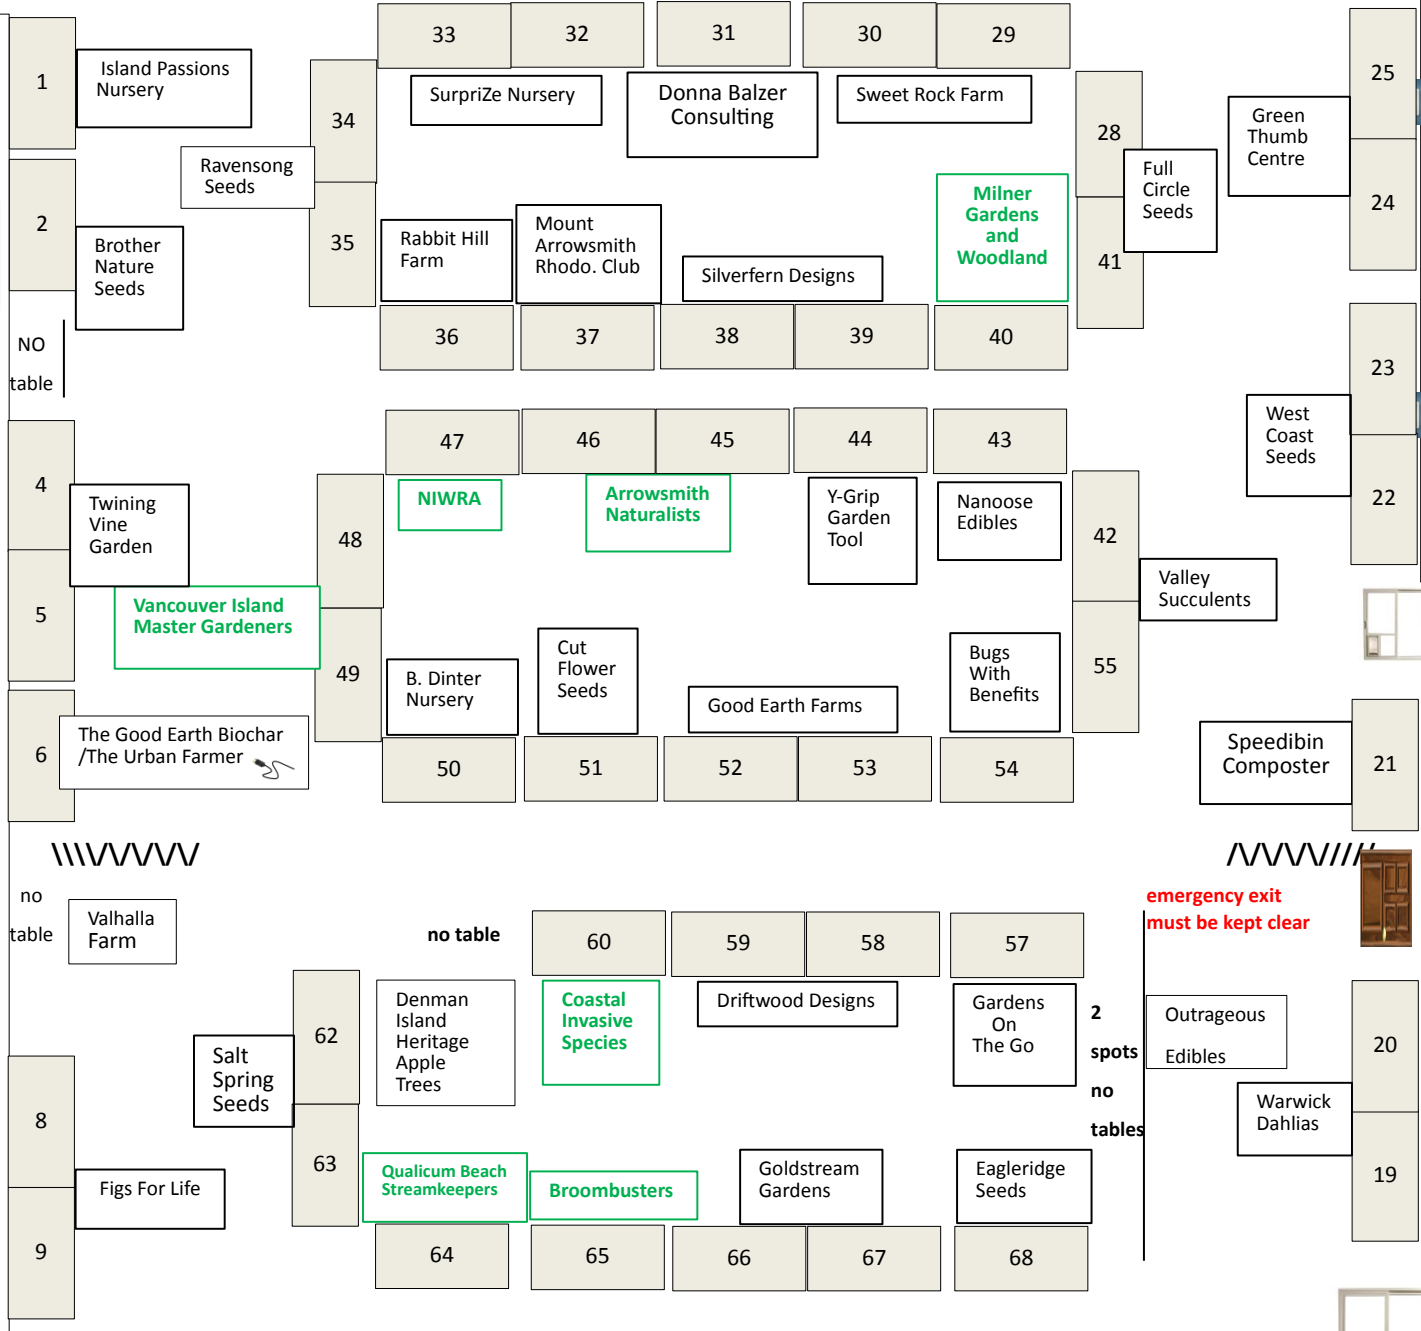

Kitchen

Zipp's Farm

Canadian School of Natural Nutrition

Shoots With Roots

Parkville/Qualicum 4H Photography and Honeybee Clubs

2 spaces 1 table

DOWN

UP

no table

26

M & B Mason BEES

SEED SWAP

CAFE

Easil with Mail Hall Layout

MAIN ENTRANCE

emergency exit must be kept clear

no table

13

14

no table

16

17

18

no table

2 spots no tables

no table

NO table

2

1

4

5

6