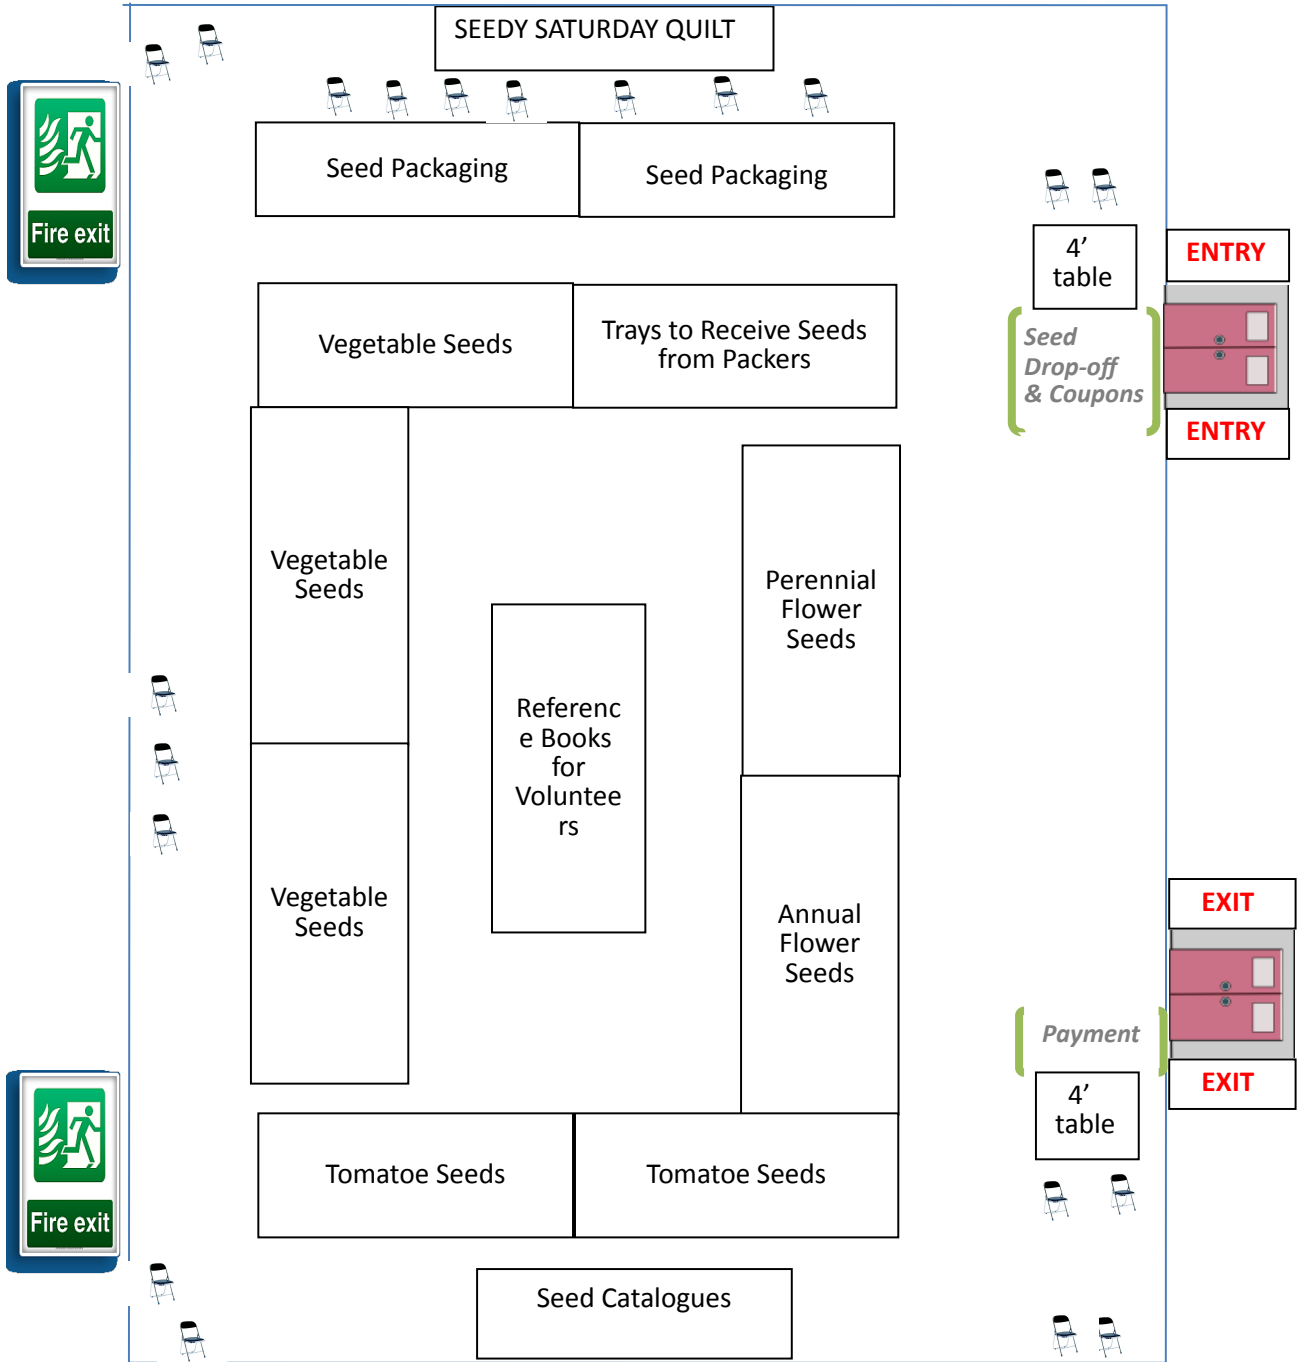

SEED SWAP ROOM LAYOUT

two x 4 foot tables
twelve x 6 foot tables