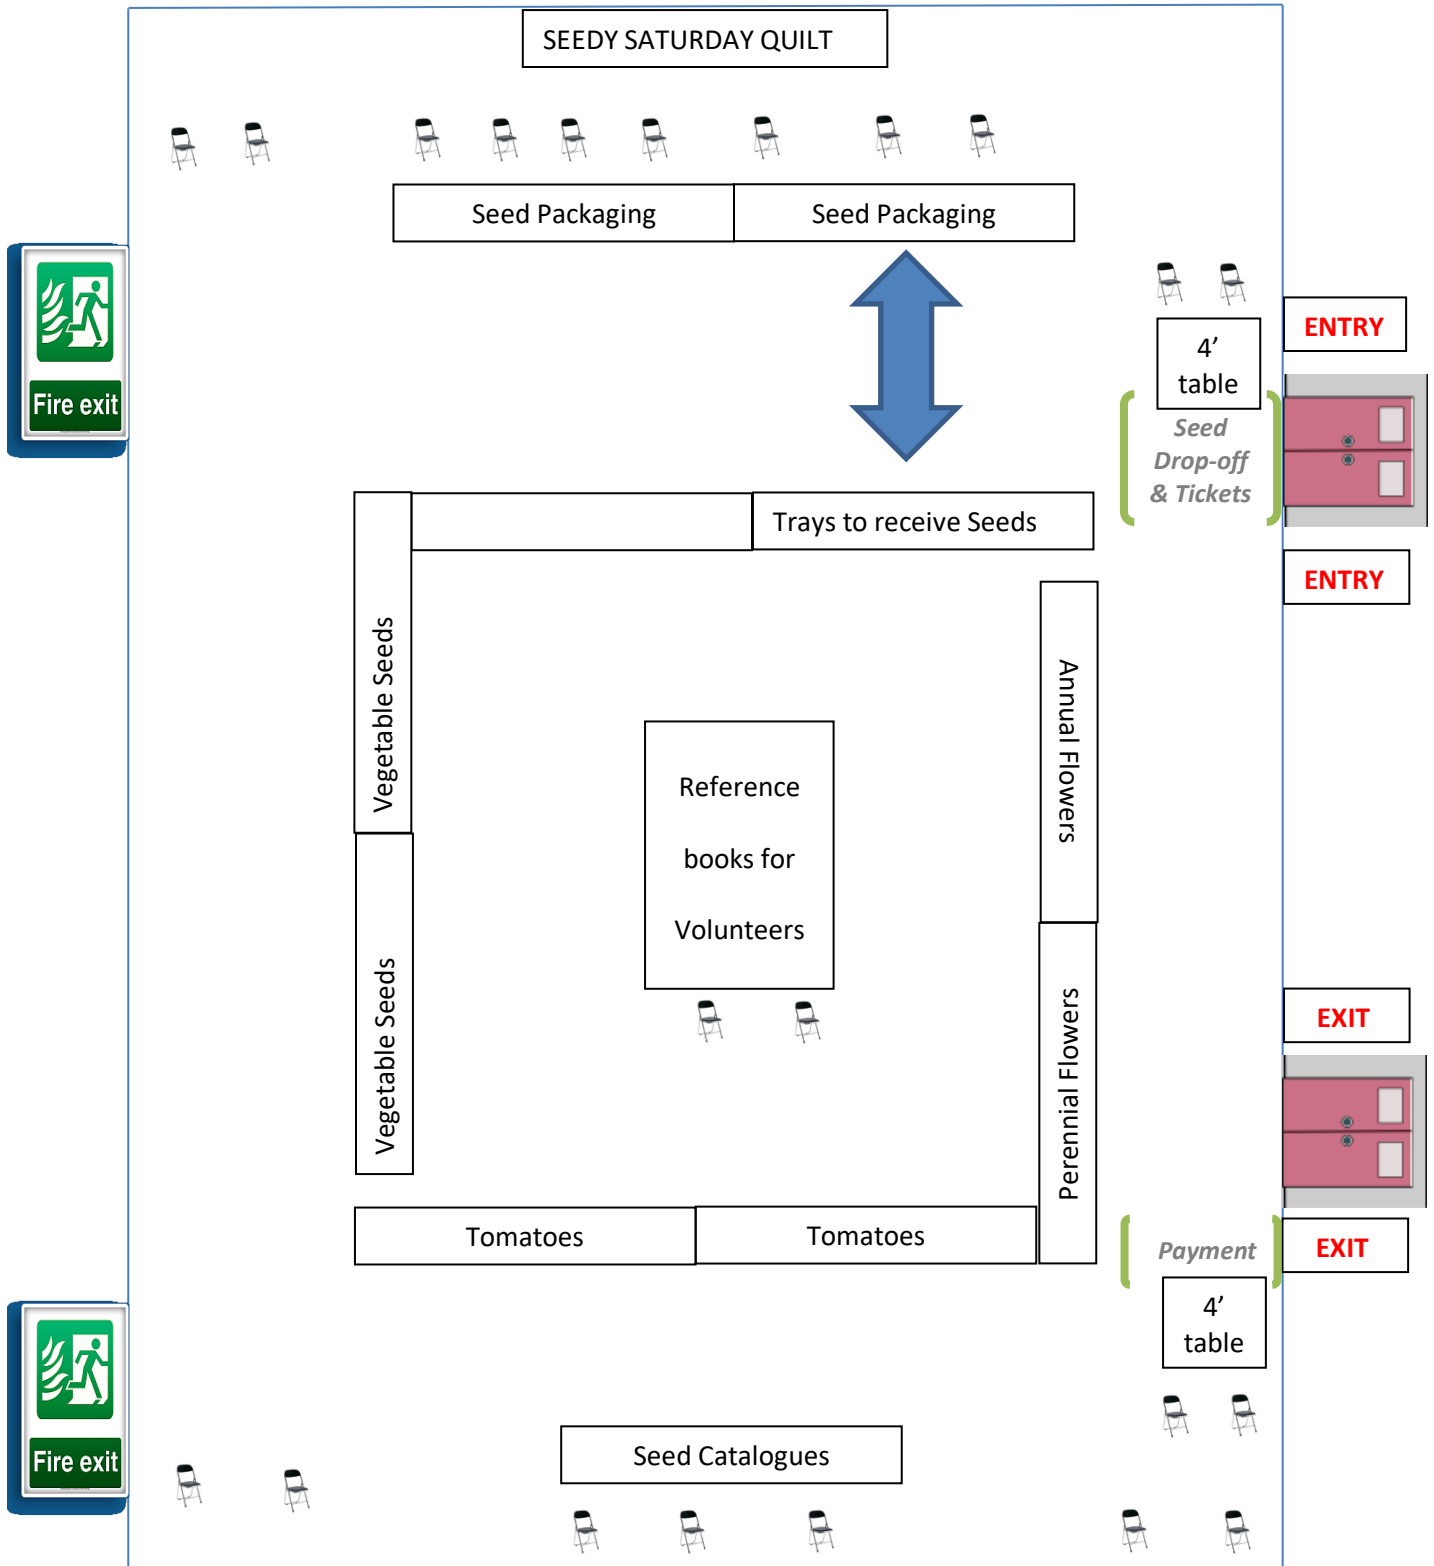

SEED SWAP ROOM LAYOUT

Subject to change

two x 4 foot tables
twelve x 6 foot tables